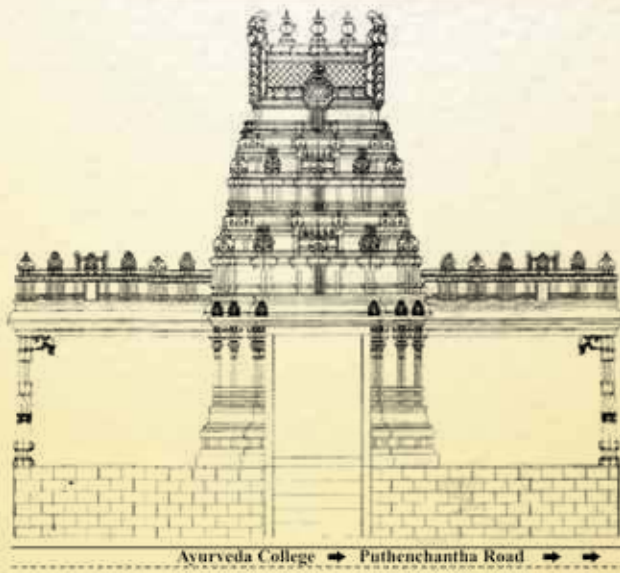

മഹാകുംഭാഭിഷേകം 2026

ഭക്തജനങ്ങളേ,

അതിപുരാതനവും നൂറ്റാണ്ടുകൾ പഴക്കമുള്ളതും ചരിത്ര പ്രസിദ്ധവുമായ തിരുവനന്തപുരം പുത്തൻചന്ത എം.ജി. റോഡിൽ വാണരളുന്ന ശക്തിസ്വരൂപിണിയും, അഭീഷ്ടവരദായിനിയുമായ **പുത്തൻചന്ത ശ്രീ ഉജ്ജയിനി മഹാകാളി അമ്മൻ ദേവസ്ഥാനത്തിലെ മഹാകുംഭാഭിഷേകം 2026-ാം വർഷം ഉത്തരായനത്തിൽ (2026 ജനുവരി ക്ഷേത്രത്തിമുഖ്യൻ ശ്രീ. കെ.ആർ. വേണു ഗോപാലൻ പോറ്റി** അവർകളുടെ മുഖ്യകാർമ്മികത്വത്തിൽ നടത്തുവാൻ നിശ്ചയിച്ചിരിക്കുന്ന വിവരം ദേവി നാമധേയത്തിൽ എല്ലാ ഭക്തജനങ്ങളെയും അറിയിക്കുന്നു.

അഞ്ച് ദിവസത്തോളം നീണ്ടു നിൽക്കുന്ന മഹാകുംഭാഭിഷേകത്തിനും അതിന് മുന്നോടിയായി നടക്കുന്ന ക്ഷേത്രത്തിന്റേയും, ഗോപുരത്തിന്റേയും പുനരുദ്ധാരണത്തിനുമായി താങ്കളുടെയും താങ്കളുടെ കുടുംബാംഗങ്ങളുടെയും, സ്ഥാപനത്തിന്റേയും പൂർണ്ണമായ സഹായസഹകരണം പ്രതീക്ഷിച്ച് കൊണ്ട്

ക്ഷേത്ര ഭരണസമിതി

ക്ഷേത്രത്തിൽ പുതിയതായി നിർമ്മിക്കുന്ന രാജഗോപുരത്തിന്റെ മാതൃക

FRONT ELEVATION ▼